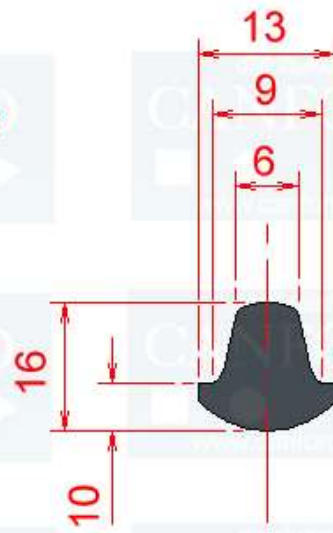

All Dims in mm
All Dims approx

Section A - A

53-754 K&M SPARE ROUND BASE RUBBER RING