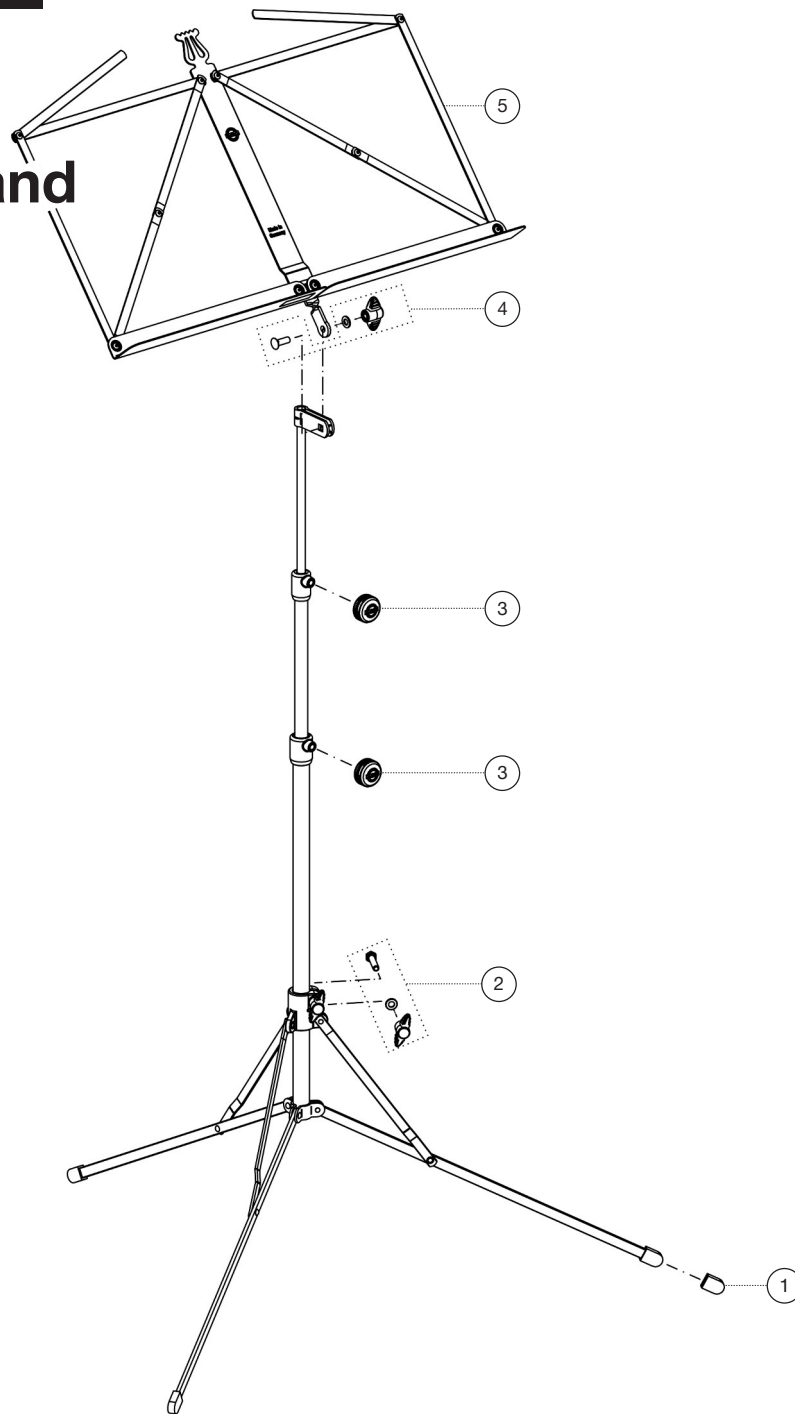

Spare parts list

# 101 Music stand

10100-013-11 - nickel-colored

\*Rev 03

Position	Description	Article No.	Quantity
1	End cap	<a href="#">01-94-550-55</a>	3
2	Clamp screw connection	3-00-000-012	1
3	Knurled screw with logo M5 x 9 mm	01-82-802-55	2
4	Screw connection of the music desk	3-00-000-011	1
5	Music desk complete	6-10100-1-11	1