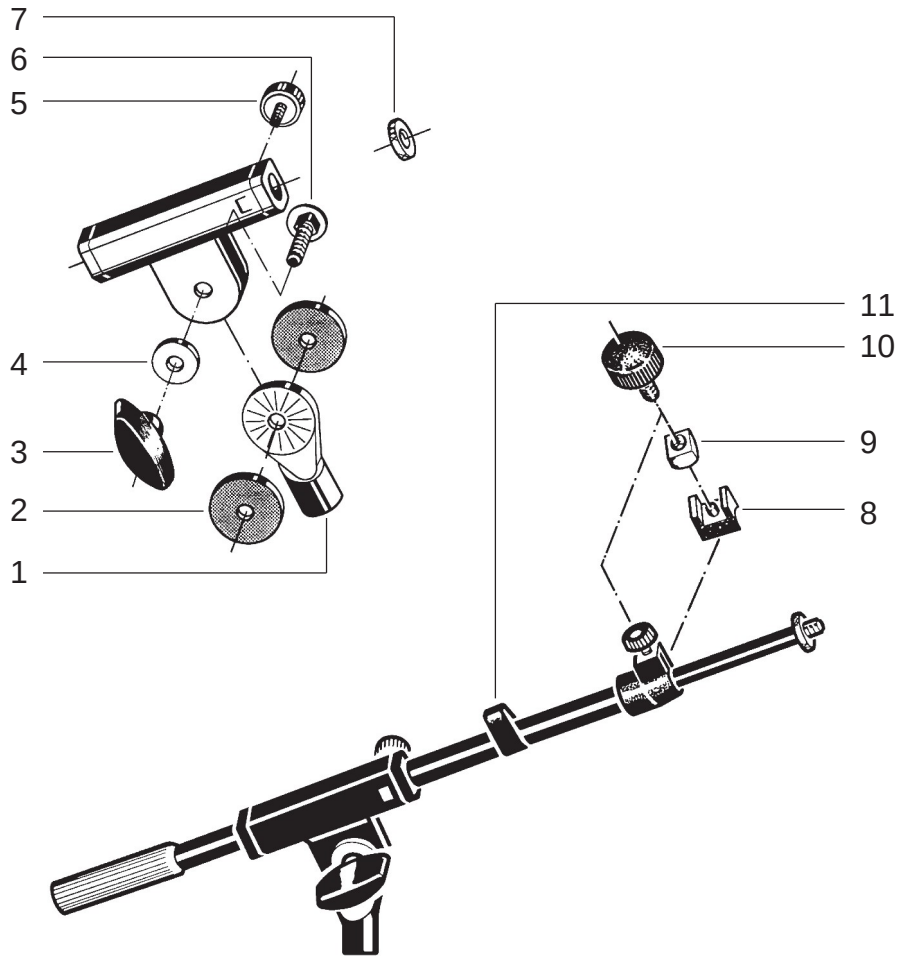

21140 Boom Arm

21140.300.55 black

pos.	description	art.-no.	qty
1	swivel head 3/8"	02.40.430.55	1
2	rubber washer	03.21.160.55	2
3	locking knob M8	01.83.980.55	1
4	washer \varnothing 8,4 mm	03.11.525.01	1
5	knurled knob M6 x 12 mm	01.82.828.55	1
6	carriage bolt M8 x 30 mm	03.07.530.25	1
7	aluminum threaded washer 3/8"	03.31.550.15	1
8	plastic locking spacer	01.86.615.55	1
9	locking nut M6	03.31.635.00	1
10	knurled knob M6 x 16 mm	01.82.833.55	1
11	cable clamp	01.85.960.55	1