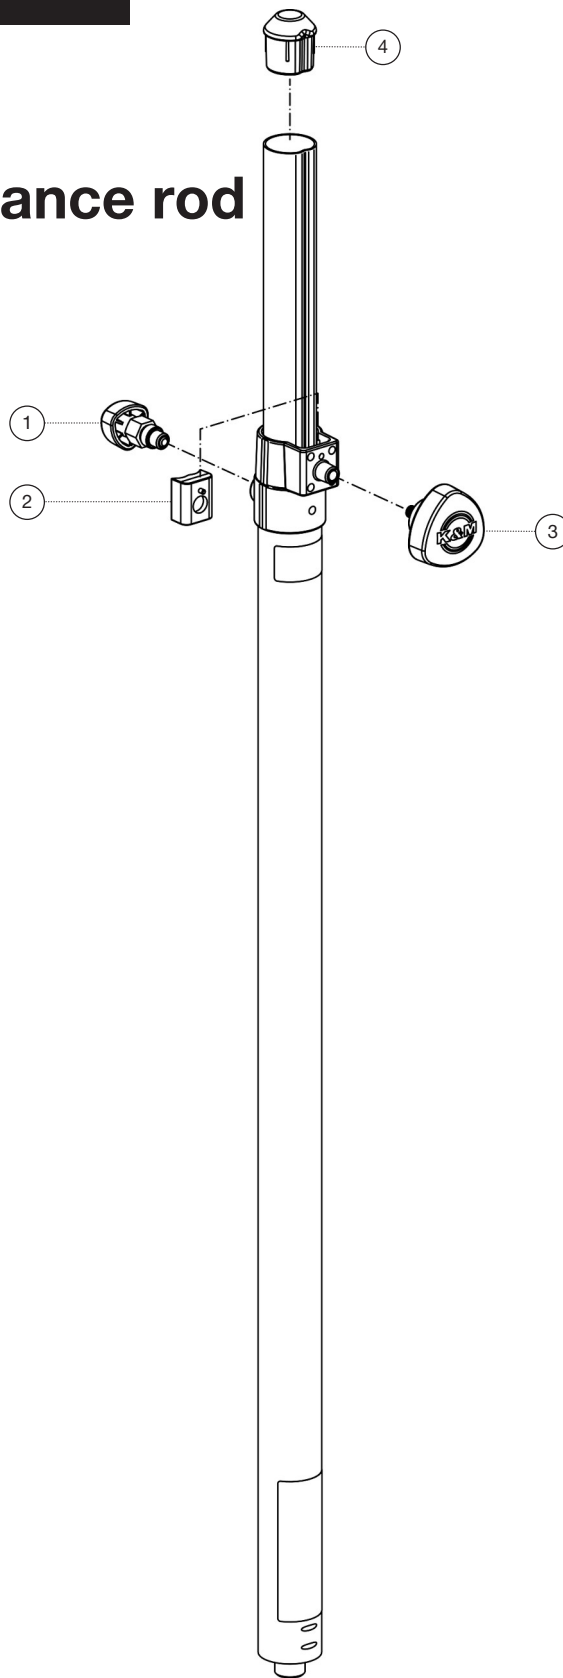

Spare parts list

26736 Distance rod

26736-000-55 - black

*Rev 02

Position	Description	Article No.	Quantity
1	Spring-loaded bolt complete	6-21460-5-00	1
2	Clamping element with slot R17	6-86710-1-55	1
3	Clamping screw with logo M8 x 16/33 mm	01-82-763-55	1
4	Mounting aid	01-84-995-62	1